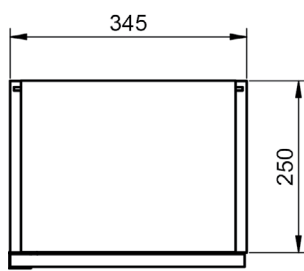

Tall unit

IZQUIERDA

DERECHA

* REVERSIBLE