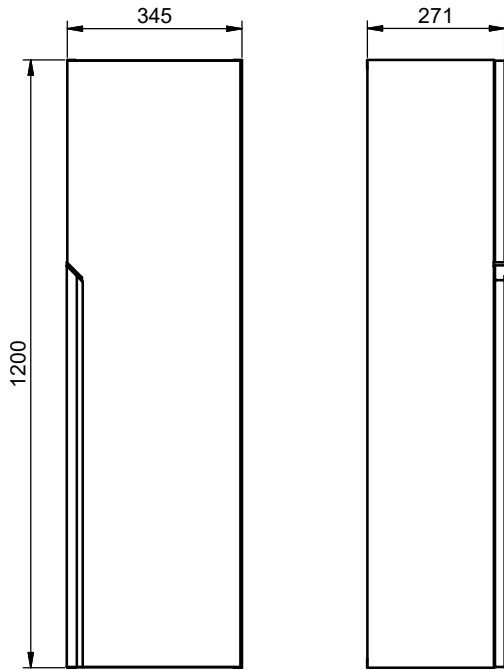

Tall unit

IZQUIERDA

DERECHA

* REVERSIBLE