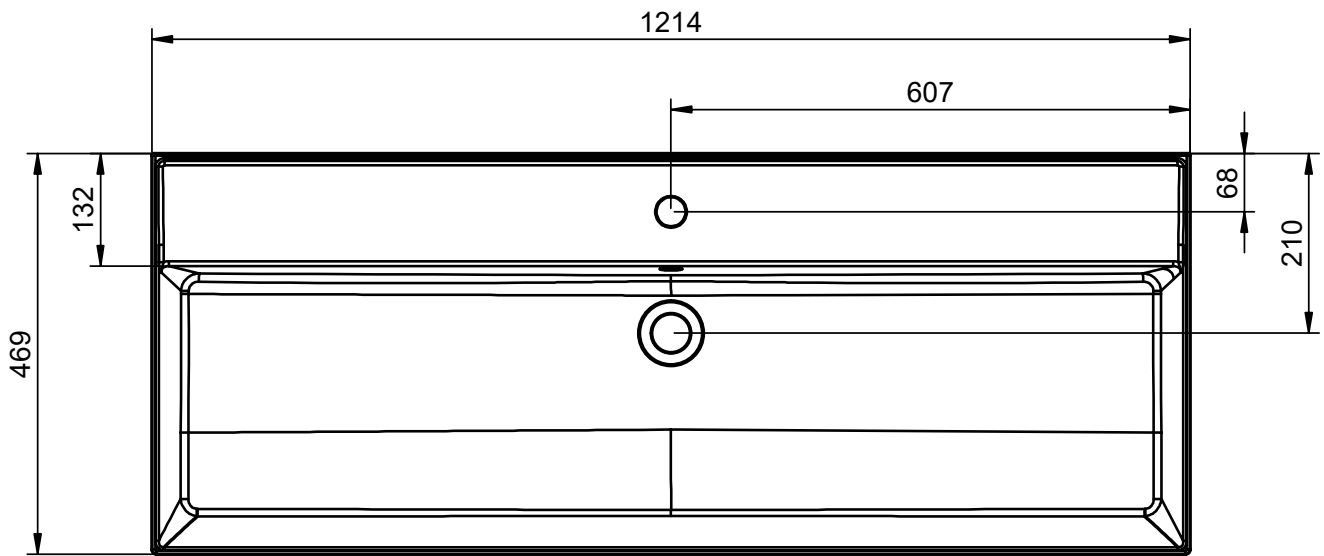

LILA
TECHNICAL

LILA TECHNICAL

| | |
|----------------------|-------------------|
| Material: | Ceramic washbasin |
| Finish: | Shiny |
| Bowl depth: | 12cm |
| Washbasin thickness: | 12cm |

LILA DIMENSIONS

60cm

80cm

100cm

120cm

120cm twin