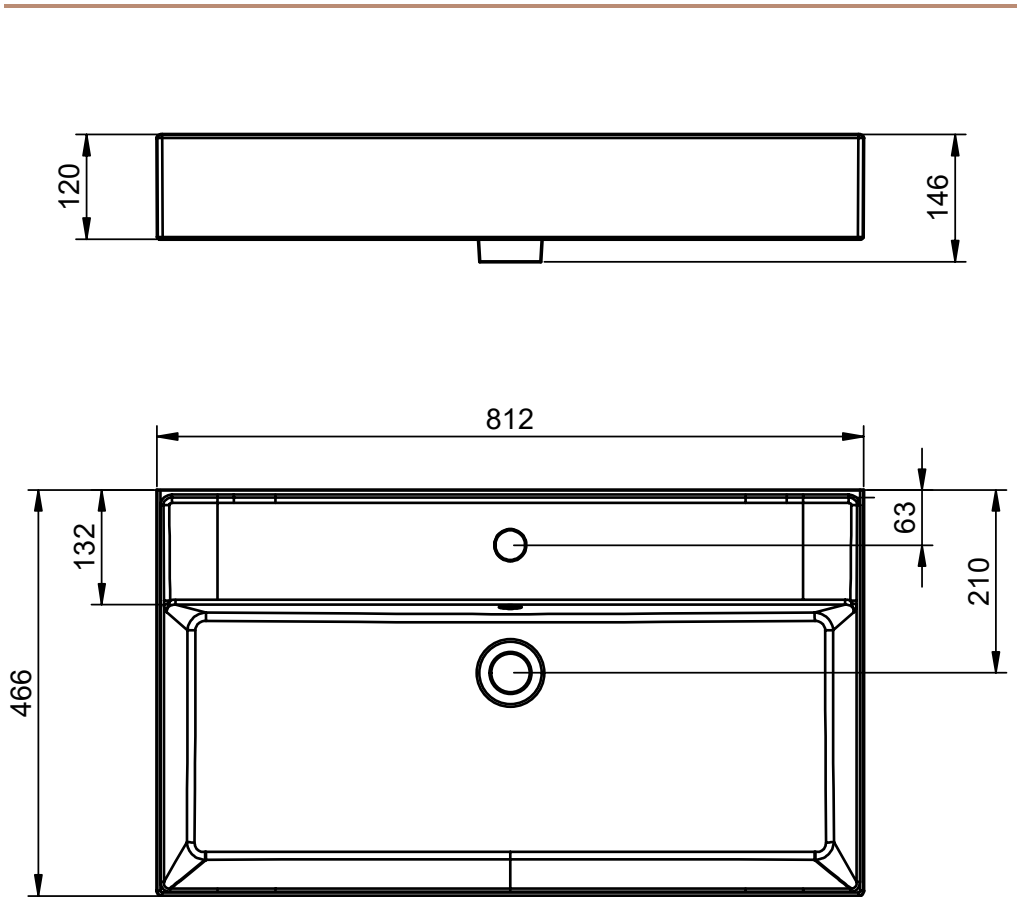

LILA
TECHNICAL

LILA TECHNICAL

| | |
|----------------------|-------------------|
| Material: | Ceramic washbasin |
| Finish: | Shiny |
| Bowl depth: | 12cm |
| Washbasin thickness: | 12cm |

LILA DIMENSIONS

60cm

80cm

100cm

120cm

120cm twin