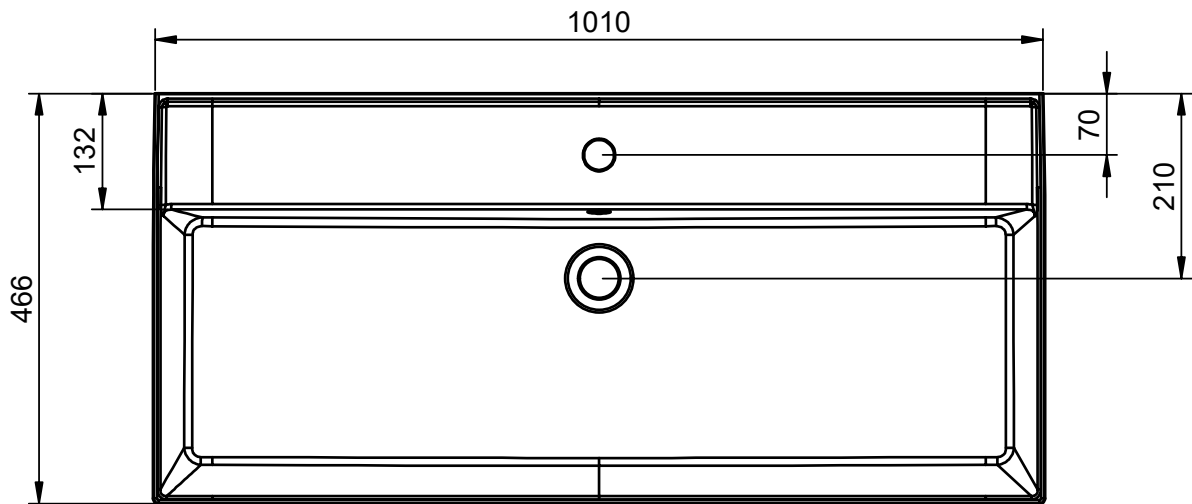

LILA
TECHNICAL

LILA TECHNICAL

| | |
|----------------------|-------------------|
| Material: | Ceramic washbasin |
| Finish: | Shiny |
| Bowl depth: | 12cm |
| Washbasin thickness: | 12cm |

LILA DIMENSIONS

60cm

80cm

100cm

120cm

120cm twin