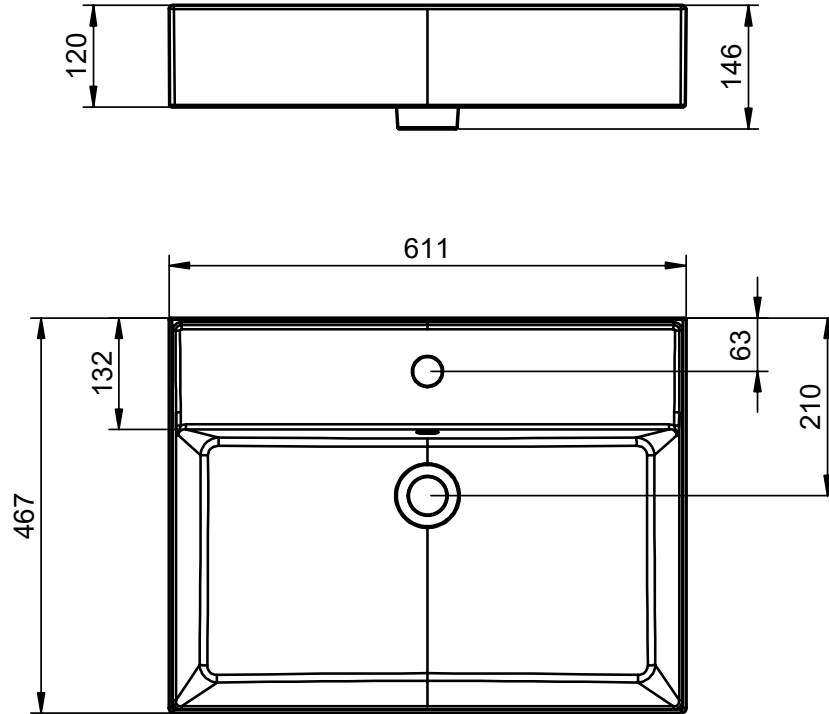

LILA
TECHNICAL

LILA TECHNICAL

| | |
|----------------------|-------------------|
| Material: | Ceramic washbasin |
| Finish: | Shiny |
| Bowl depth: | 12cm |
| Washbasin thickness: | 12cm |

LILA DIMENSIONS

60cm

80cm

100cm

120cm

120cm twin