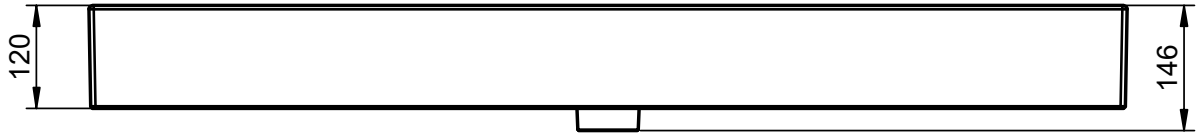

LILA
TECHNICAL

LILA TECHNICAL

| | |
|----------------------|-------------------|
| Material: | Ceramic washbasin |
| Finish: | Shiny |
| Bowl depth: | 12cm |
| Washbasin thickness: | 12cm |

LILA DIMENSIONS

60cm

80cm

100cm

120cm

120cm twin