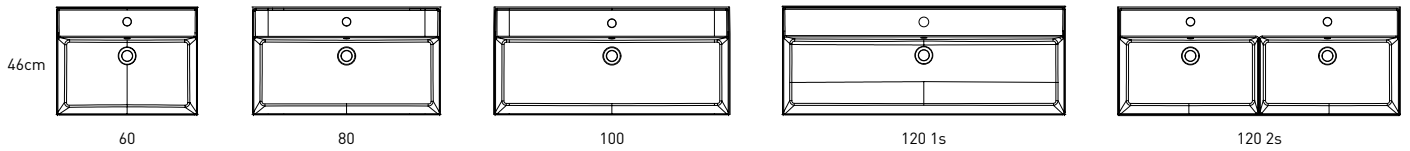

LILA
TECHNICAL

LILA TECHNICAL

| | |
|----------------------|-------------------|
| Material: | Ceramic washbasin |
| Finish: | Shiny |
| Bowl depth: | 12cm |
| Washbasin thickness: | 12cm |

LILA DIMENSIONS

60cm

80cm

100cm

120cm

120cm twin