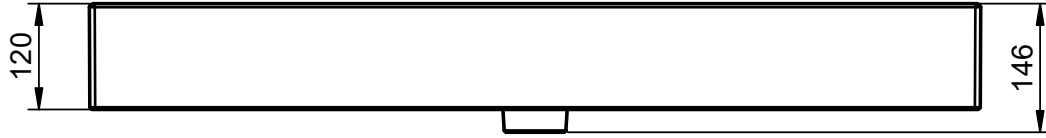

LILA
TECHNICAL

LILA TECHNICAL

| | |
|----------------------|-------------------|
| Material: | Ceramic washbasin |
| Finish: | Shiny |
| Bowl depth: | 12cm |
| Washbasin thickness: | 12cm |

LILA DIMENSIONS

60cm

80cm

100cm

120cm

120cm twin