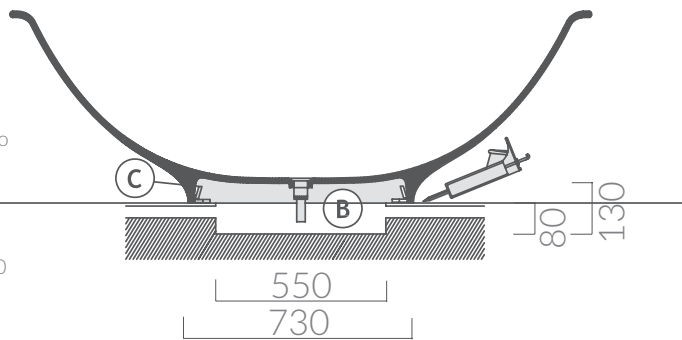

fissaggio a pavimento
fixing to floor
instalación a suelo
tubo di scarico $\varnothing 40$
drain pipe $\varnothing 40$
tubo de desagüe $\varnothing 40$